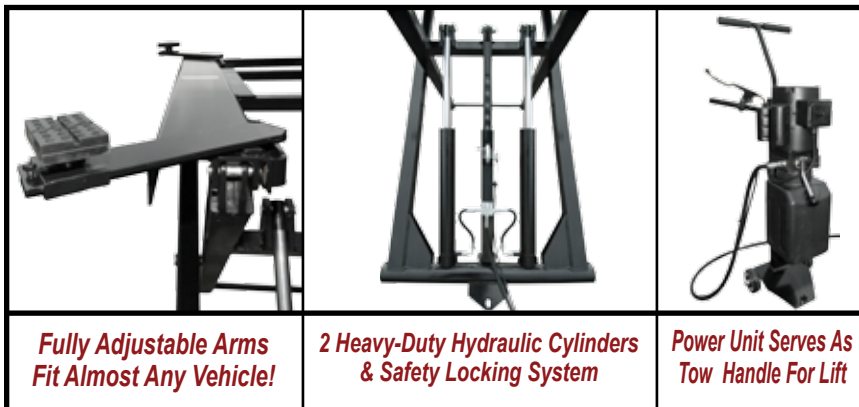

# PSE TCPL6

**Features:** (See inside for more details)

- **Simple, Fast Setup...** You'll Be Up And Running In No Time!
- **Portable Power Unit** Cart Also **Doubles As A Tow Handle.**
- Twin Hydraulic Cylinder Design Provide **Maximum Support, Durability & Stability!**
- **3-Way Adjustable** 19" Lifting Arms Can Fit Almost Any Vehicle!
- 6 Position Automatic Safety Locking System With **Single Point Lock Release!**

## 5 Year Warranty

**Statistics:** (Subject to Change - For Reference Only)

Product Name:	PSE TCPL6
<b>Price:</b>	<b>Call for your best deal!</b>
Maximum Capacity:	6000 lbs.
Lowered Lift Height:	Approx. 5"
Max. Lifting Height to Top of Pads	61" (w/ INCLUDED High Adapters)
Width of Lift	39-3/4"
Length of Lift	100-1/2"
Max. Lifting Height on Top Lock	52" (w/ Standard 2 1/4" Adapters)
6 Safety Locking Positions:	26", 32", 38", 43", 48", 52" (w/ Standard 2 1/4" Adapters)
Power Unit	Electric / Hydraulic 115V
Lift Speed (Approx.):	30 Sec.
Shipping Weight (Approx.):	1,250 lbs.

**Call Us Toll Free At 1-888-736-5094 If You Have Any Questions Or Would Like A Freight Quote!**

Fully Adjustable Arms Fit Almost Any Vehicle!

2 Heavy-Duty Hydraulic Cylinders & Safety Locking System

Power Unit Serves As Tow Handle For Lift

# PSE TCPL6

PORTABLE  
MID-RISE LIFT  
6,000 LB.

5 Year  
Warranty

61" Lifting Height,  
Single Point Lock  
Release!

**PRO-SERIES  
Equipment**

- FEATURES:**
- 2 HYDRAULIC CYLINDERS
  - 6 SAFETY LOCKS W/ SINGLE POINT LOCK RELEASE
  - FULLY ADJUSTABLE ARMS!