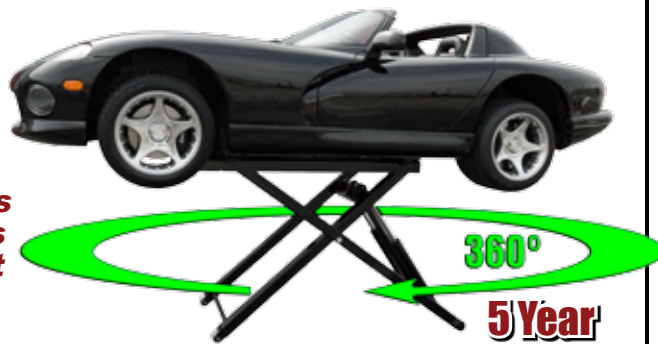

## 6,000 LB. Portable Mid Rise Lift

**360° Access  
Makes This  
Lift Perfect  
For:**

- **Body Work**
- **Tire | Brake | Suspension Work**
- **Car Detailing** • **Much More!**

**360°**

**5 Year  
Warranty**