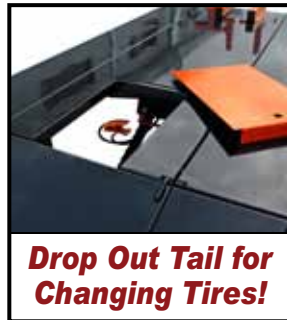

CALL US 24/7
1-800-708-3126

SHIPPING DETAILS ARE ONLINE!
We Accept:

1,500 LB. Motorcycle Lift

Side Extensions Increase Width to 48" or Can Be Flipped Over And Used As A Tool Tray

Don't Pay More For Less! Call Us Today!

1,500 LB. Motorcycle Lift

14 GREAT REASONS TO BUY A "PSE TCML"

1. **All Inclusive Package** (24" Wide). PSE TCMLW **INCLUDES** Extensions (48" Wide)
2. **Air Operated / Foot Pedal Control.**
3. **Service Jack Included!**
4. **Side Extension** Can Be Used As Tool Tray!
5. **7 Safety Lock Positions.**
6. 1 **Heavy-Duty Cylinder** w/ Sealed Bearings for **Smooth Operation.**
7. **Detachable Drive-on Ramp.**
8. **Powder Coated** Durable Finish.
9. **Compact Portable Design** Makes For Easy Moving & Storage!
10. **Front Wheel Vise** w/ Adj. Stop.
11. **Drop Out Tail Included!**
12. **3 Stage Adjustable Front Extension** For Choppers & Long Bikes **Included!**
13. Adjustable Table Lengths: **84"** (Table Alone), **97"**, **110"**!
14. **Greasable** Axles.